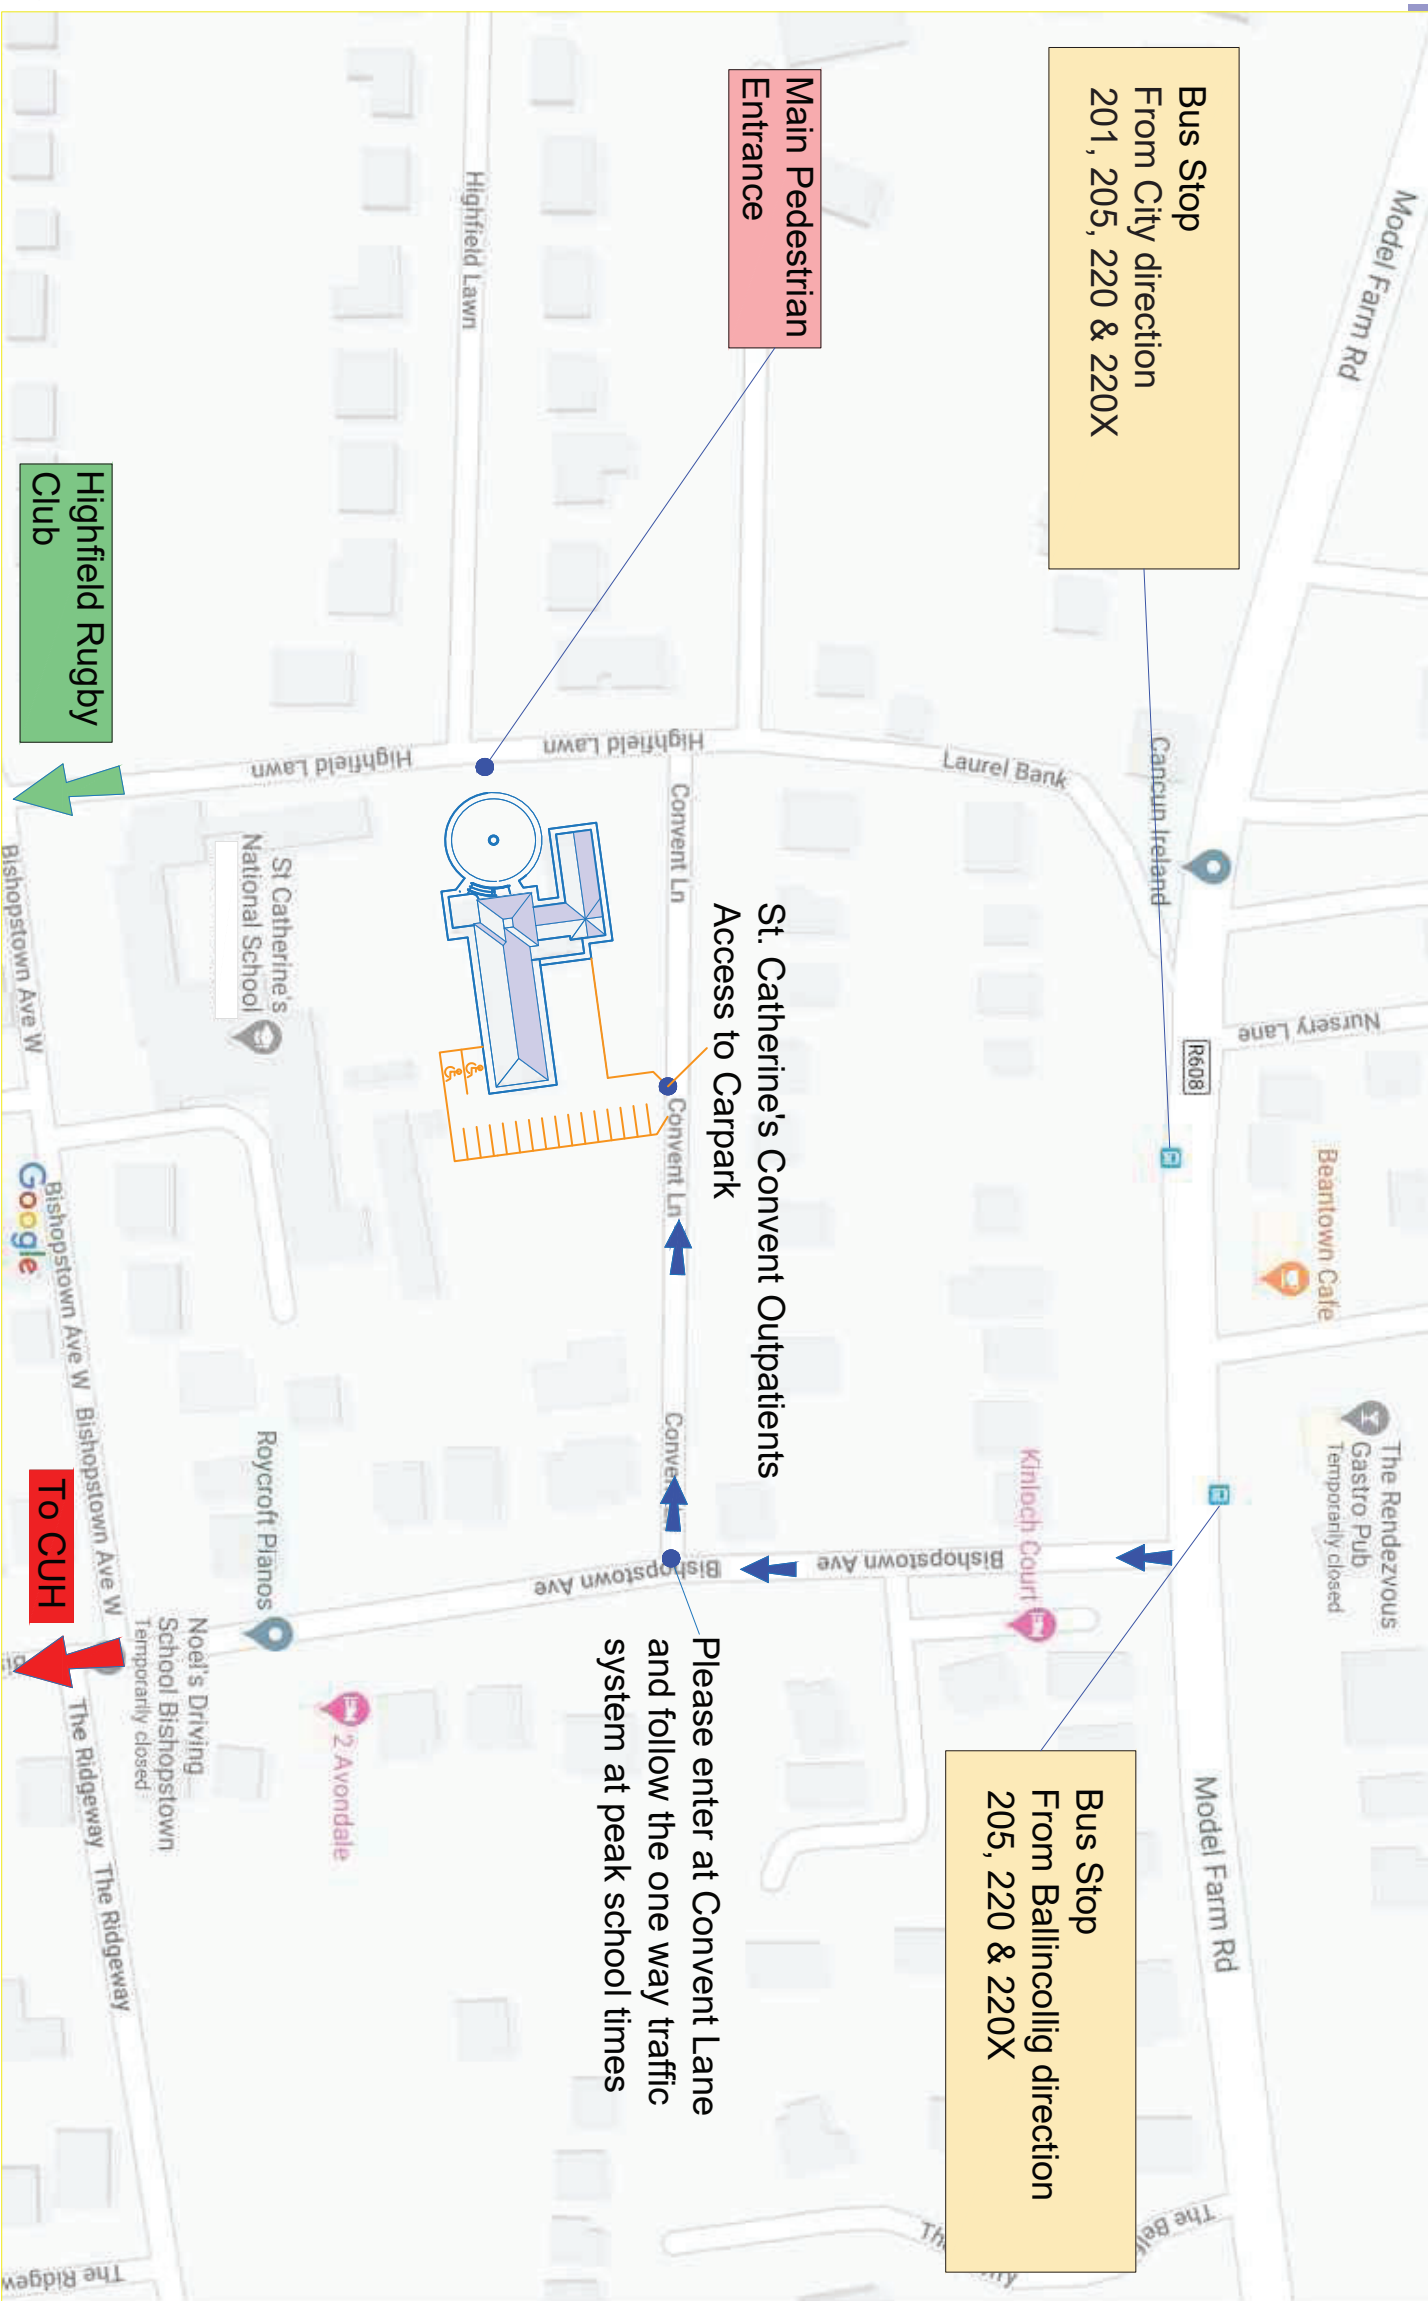

DIRECTIONAL MAP TO TEMPORARY CUH OUTPATIENT'S DEPARTMENT  
ST. CATHERINE'S CONVENT, HIGHFIELD LAWN, MODEL FARM ROAD, CORK EIRCODE: T12 PX28

Bus Stop  
From City direction  
201, 205, 220 & 220X

Bus Stop  
From Ballincollig direction  
205, 220 & 220X

Main Pedestrian  
Entrance

St. Catherine's Convent Outpatients  
Access to Carpark

Please enter at Convent Lane  
and follow the one way traffic  
system at peak school times

Highfield Rugby  
Club

To CUH

### **Driving from the City Centre**

Turn right at Dennehy's Cross onto the Model Farm Road.

Continue straight.

Turn left at the lights ( Rendezvous Gastro Pub is on your right) and continue onto Bishopstown Avenue.

Continue down Wilton Road to the traffic lights at the crossroads at the end (you will pass the church on your left).

Turn left at the lights at Dennehy's Cross onto Model Farm Road.

Continue straight.

Turn left at the lights ( Rendezvous Gastro Pub is on your right) and continue onto Bishopstown Avenue.